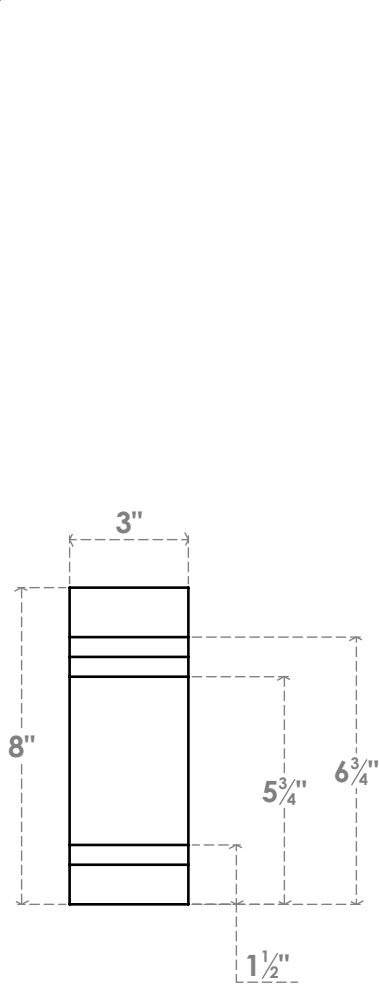

RFTP03X08X12PEC

3"W X 8"H X 12"L PESCADERO ARCHITECTURAL GRADE PVC RAFTER TAIL

FRONT PROFILE

SIDE PROFILE

ISOMETRIC

EKENA MILLWORK
 2300 WEST MAIN ST.
 CLARKSVILLE, TX 75426
 TOLL FREE: 866-607-0453
 WWW.EKENAMILLWORK.COM

NOTES

1. INSTALLATION TO BE COMPLETED IN ACCORDANCE WITH MANUFACTURER'S SPECIFICATIONS.
2. DRAWING MAY NOT BE TO SCALE
3. THIS DRAWING IS INTENDED FOR DESIGN AND PLANNING PURPOSES ONLY.
4. ALL INFORMATION CONTAINED HEREIN WAS CURRENT AT THE TIME OF DEVELOPMENT BUT MUST BE REVIEWED AND APPROVED BY THE PRODUCT MANUFACTURER TO BE CONSIDERED ACCURATE.
5. ARCHITECTURAL GRADE PVC PRODUCTS ARE MADE FROM EXPANDED CELLULAR PVC AND COME NATURALLY WHITE BUT MAY BE PAINTED