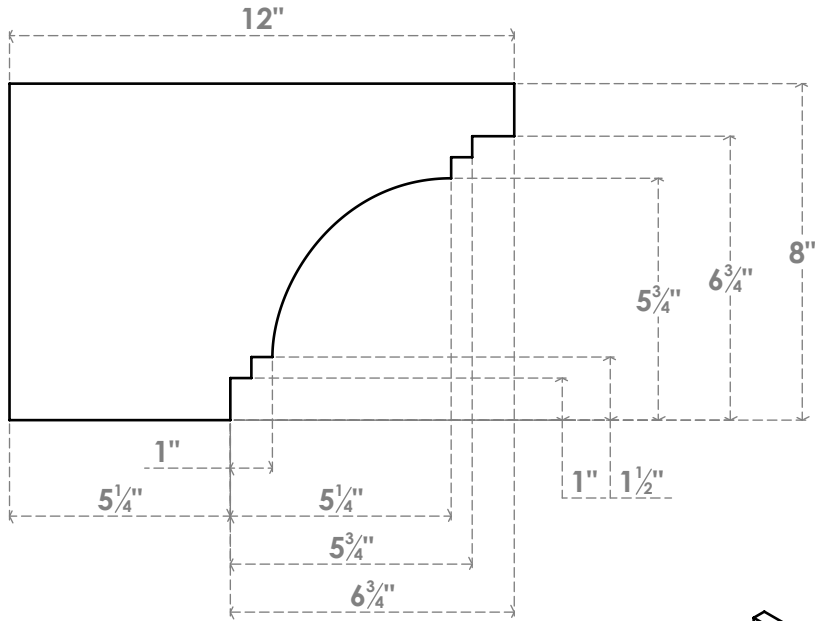

RFTP03X08X12PEC

3"W X 8"H X 12"L PESCADERO ARCHITECTURAL GRADE PVC RAFTER TAIL

FRONT PROFILE

SIDE PROFILE

ISOMETRIC

EKENA MILLWORK
 2300 WEST MAIN ST.
 CLARKSVILLE, TX 75426
 TOLL FREE: 866-607-0453
 WWW.EKENAMILLWORK.COM

NOTES

1. INSTALLATION TO BE COMPLETED IN ACCORDANCE WITH MANUFACTURER'S SPECIFICATIONS.
2. DRAWING MAY NOT BE TO SCALE
3. THIS DRAWING IS INTENDED FOR DESIGN AND PLANNING PURPOSES ONLY.
4. ALL INFORMATION CONTAINED HEREIN WAS CURRENT AT THE TIME OF DEVELOPMENT BUT MUST BE REVIEWED AND APPROVED BY THE PRODUCT MANUFACTURER TO BE CONSIDERED ACCURATE.
5. ARCHITECTURAL GRADE PVC PRODUCTS ARE MADE FROM EXPANDED CELLULAR PVC AND COME NATURALLY WHITE BUT MAY BE PAINTED